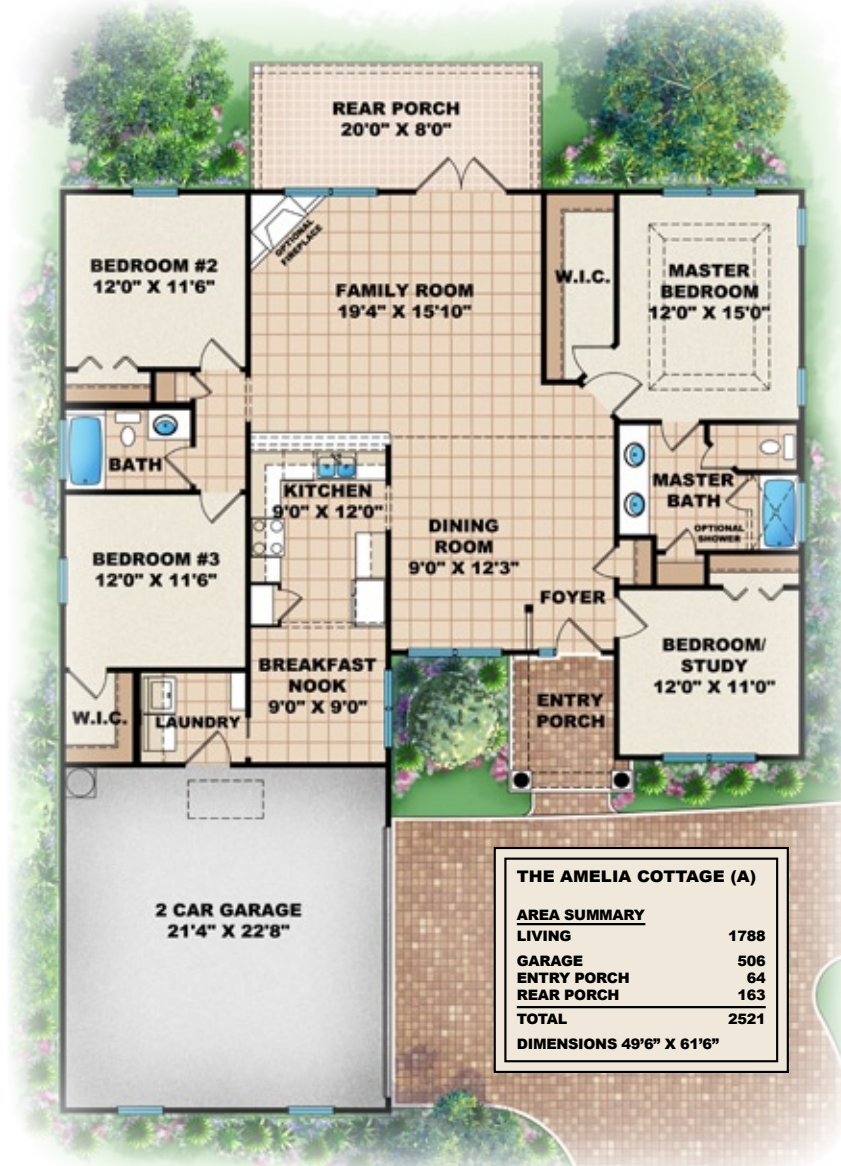

The Amelia Cottage

ELEVATION A

W. H. Gross
Construction Company

1209 East King Avenue • Kingsland, Georgia 31548
(912) 729-3564 • www.whgross.com